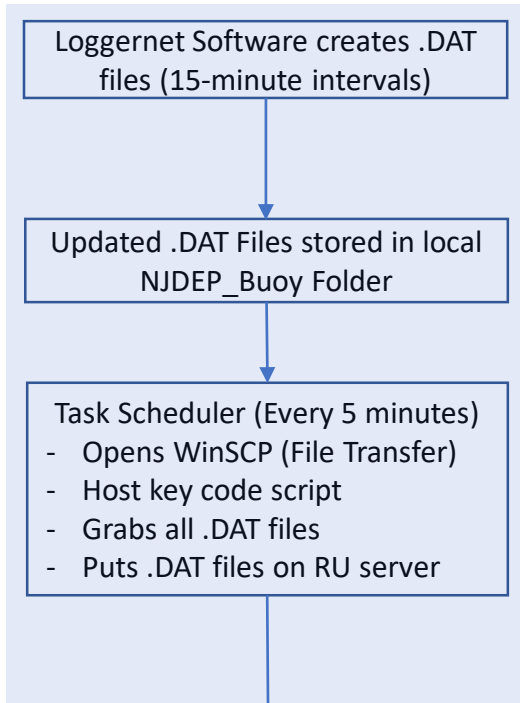

Types, Uses, and Data Management of Continuous Monitoring

NJDEP and Rutgers U.

Bob Schuster, Mike Kusmiesz, Lucas Marxen

Continuous Monitoring

- There are various types of continuous monitoring.
- Fixed station Real-time.
- Fixed station short term deployment.
- Non fixed station spatial, short term data collection.
- Non fixed station multidimensional data collection intermediate time frame.

Background

- NJDEP started with the use of continuous monitors for short term deployments in 1996.
- Added Real time telemetry in 2002 through an EPA EMPACT grant, 4 buoys for use in southern coastal bays.
- Now NJDEP operates 8 buoys in Marine Waters, 1 buoy and 1 land-based in Fresh water.
- A Continuous Water Quality Webpage
- 3 BBP units are also posted through the site as a partner and for Barnegat Bay.
- Developed, and annually use Aircraft Remote Sensing for chlorophyll since 2007.
- Use Slocum Glider in the Ocean 3 times per year since 2011.
- All data is done through approved QAPP's.

NOTE: Excludes all up-front work for calibration, modems, electronics, equipment purchasing, and data analysis of results

AUTOMATED Data Flow

■ **DEP Environment**
■ **RUTGERS Environment**

Tides
USGS Tide Gauges

Continuous System

Actual System

- Front-End (Public Facing)
 - <https://njdep.rutgers.edu/continuous/>
- Back-End (Administration Portal)
 - <https://njdep.rutgers.edu/portal/>

Continuous System

IT Components