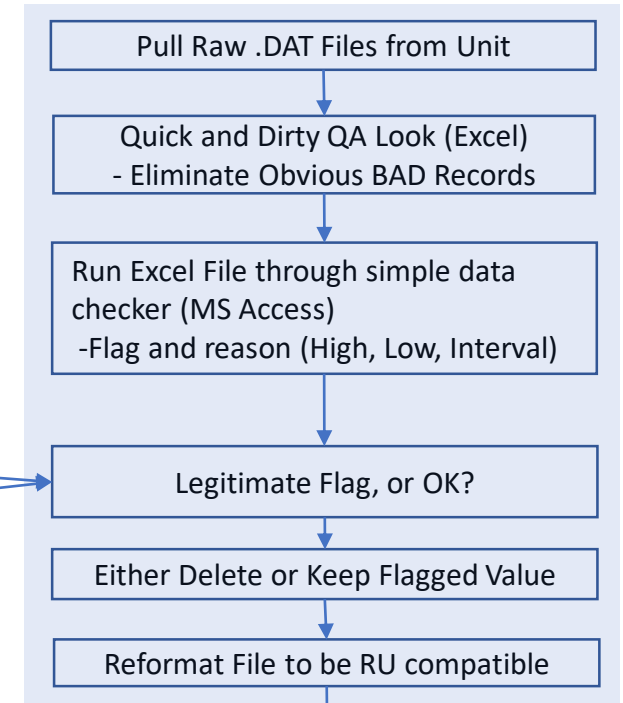

MANUAL Data Flow

RU Front End: <https://njdep.rutgers.edu/continuous/> ← Developed by Rutgers → RU Admin Portal: <https://njdep.rutgers.edu/portal/>